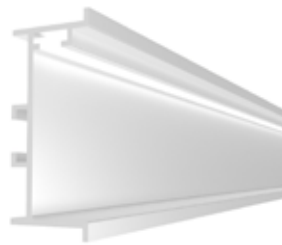

Power supply / Fuente de alimentación

GOLA LED "C" SHAPE PROFILE

PERFIL "C" CON LUZ LED

BLACK / NEGRO

WHITE / BLANCO

SILVER / PLATA

Led light / Luz led

Material: Aluminum
Profile length: 9.8'
Includes: 3M self-adhesive led light
Color 2700K , Warm light
Voltage DC120V
Length 16.4' /Roll

Material: Aluminio
Longitud del perfil: 3 mts.
Incluye: Luz led autoadhesivo 3M
Color 2700K, Luz Cálida
Voltaje DC120V
Largo 5M/Rollo

CODE / CÓDIGO	FINISH / ACABADO	
LAGO2702NE	● BLACK / NEGRO	1
LAGO2702B	○ WHITE / BLANCO	1
LAGO2702P	● SILVER / PLATA	1

GOLA LED "L" SHAPE PROFILE

PERFIL "L" CON LUZ LED

BLACK / NEGRO

WHITE / BLANCO

SILVER / PLATA

Led light / Luz led

Material: Aluminum
 Profile length: 9.8'
 Includes: 3M self-adhesive led light
 Color 2700K, Warm light
 Voltage DC120V
 Length 16.4' /Roll