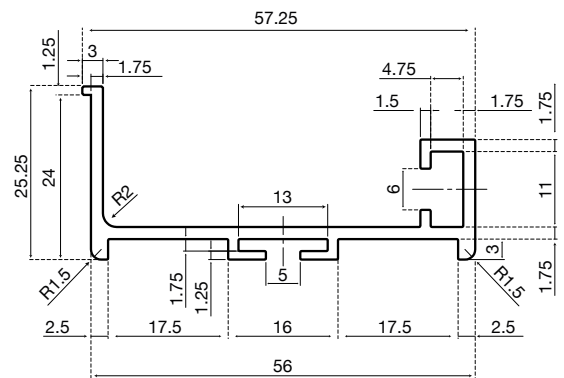

Power supply / Fuente de alimentación

GOLA LED "C" SHAPE PROFILE

PERFIL "C" CON LUZ LED

BLACK / NEGRO

WHITE / BLANCO

SILVER / PLATA

Led light / Luz led

Material: Aluminum
Profile length: 9.8'
Includes: 3M self-adhesive led light
Color 2700K , Warm light
Voltage DC120V
Length 16.4' /Roll

Material: Aluminio
Longitud del perfil: 3 mts.
Incluye: Luz led autoadhesivo 3M
Color 2700K, Luz Cálida
Voltaje DC120V
Largo 5M/Rollo

CODE / CÓDIGO	FINISH / ACABADO	
LAGO2702NE	● BLACK / NEGRO	1
LAGO2702B	○ WHITE / BLANCO	1
LAGO2702P	● SILVER / PLATA	1

GOLA LED "L" SHAPE PROFILE

PERFIL "L" CON LUZ LED

BLACK / NEGRO

WHITE / BLANCO

SILVER / PLATA

Led light / Luz led

Material: Aluminum
 Profile length: 9.8'
 Includes: 3M self-adhesive led light
 Color 2700K, Warm light
 Voltage DC120V
 Length 16.4' /Roll

Material: Aluminio
 Longitud del perfil: 3 mts.
 Incluye: Luz led autoadhesivo 3M
 Color 2700K, Luz Cálida
 Voltaje DC120V
 Largo 5M/Rollo

CODE / CÓDIGO	FINISH / ACABADO	
LAGO2703NE	● BLACK / NEGRO	1
LAGO2703B	○ WHITE / BLANCO	1
LAGO2703P	● SILVER / PLATA	1