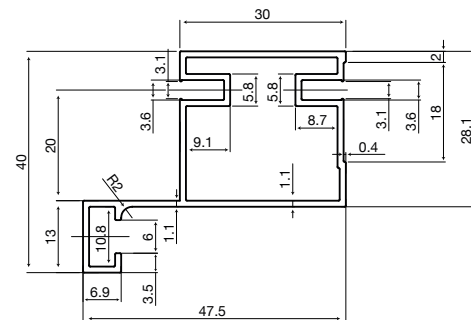

WHITE / BLANCO

SILVER / PLATA

Led light / Luz led

Material: Aluminum
 Profile length: 9.8'
 Includes: 3M self-adhesive led light
 Color 2700K, Warm light
 Voltage DC120V
 Length 16.4' / Roll

Material: Aluminio
 Longitud del perfil: 3 mts.
 Incluye: Luz led autoadhesivo 3M
 Color 2700K, Luz Cálida
 Voltaje DC120V
 Largo 5M/Rollo