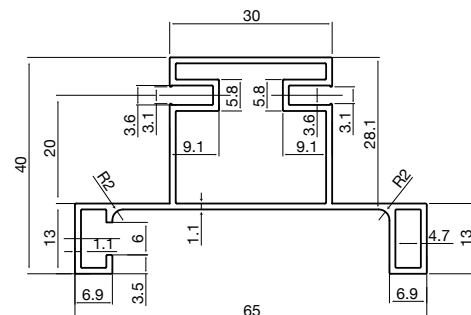

SILVER / PLATA

Led light / Luz led

Material: Aluminum
 Profile length: 9.8'
 Includes: 3M self-adhesive led light
 Color 2700K, Warm light
 Voltage DC120V
 Length 16.4' /Roll

Material: Aluminio
 Longitud del perfil: 3 mts.
 Incluye: Luz led autoadhesivo 3M
 Color 2700K, Luz Cálida
 Voltaje DC120V
 Largo 5M/Rollo