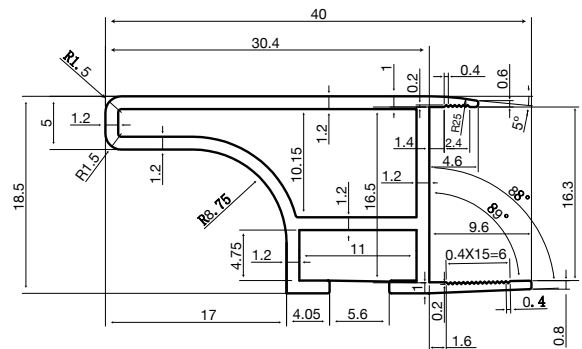

WHITE / BLANCO

SILVER / PLATA

Led light / Luz led

Material: Aluminum
 Profile length: 9.8'
 Includes: 3M self-adhesive led light
 Color 2700K, Warm light
 Voltage DC120V
 Length 16.4' /Roll

Material: Aluminio
 Longitud del perfil: 3 mts.
 Incluye: Luz led autoadhesivo 3M
 Color 2700K, Luz Cálida
 Voltaje DC120V
 Largo 5M/Rollo