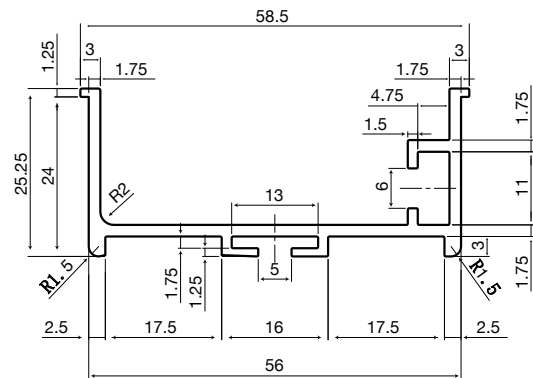

Power supply / Fuente de alimentación

GOLA LED "C" SHAPE PROFILE

PERFIL "C" CON LUZ LED

BLACK / NEGRO

WHITE / BLANCO

SILVER / PLATA

Led light / Luz led

Material: Aluminum
Profile length: 9.8'
Includes: 3M self-adhesive led light
Color 2700K , Warm light
Voltage DC120V
Length 16.4' /Roll

Material: Aluminio
Longitud del perfil: 3 mts.
Incluye: Luz led autoadhesivo 3M
Color 2700K, Luz Cálida
Voltaje DC120V
Largo 5M/Rollo

CODE / CÓDIGO	FINISH / ACABADO	
LAGO2702NE	● BLACK / NEGRO	1
LAGO2702B	○ WHITE / BLANCO	1
LAGO2702P	● SILVER / PLATA	1

GOLA LED "L" SHAPE PROFILE

PERFIL "L" CON LUZ LED

BLACK / NEGRO

WHITE / BLANCO

SILVER / PLATA

Led light / Luz led

Material: Aluminum
 Profile length: 9.8'
 Includes: 3M self-adhesive led light
 Color 2700K, Warm light
 Voltage DC120V
 Length 16.4' /Roll