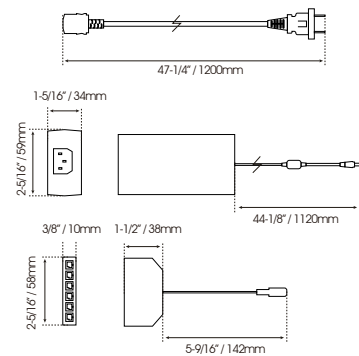

SOLD SEPARATELY

SE VENDE POR SEPARADO

CABLE CONNECTOR / CABLE CONECTOR

CODE / CÓDIGO

LICONECTOR 6.5' / 2 metros

POWER SUPPLY / FUENTE DE ALIMENTACIÓN

FUENTE DE ALIMENTACIÓN 24W CON ADAPTADOR-DC PARA LUZ LED

24W LED
Input: 100-240V 50/60 Hz 0.8A
Output: DC 12V 2A
Include 1 pcs 4-plug DC connector

LED de 24W
Entrada: 100-240 V 50/60 Hz 0.8 A
Salida: DC 12V 2A
Incluye 1 conector DC de 4 entradas

CODE / CÓDIGO

FL24W

POWER SUPPLY / FUENTE DE ALIMENTACIÓN

FUENTE DE ALIMENTACIÓN 60W CON ADAPTADOR-DC PARA LUZ LED

60W LED
Input: 100-240V 1.2A 50-60Hz
Output: DC 12V / 5.0A
Include 1 pcs 6-plug DC connector

LED de 60W
Entrada: 100-240V 1.2A 50-60Hz
Salida: DC 12V / 5.0A
Incluye 1 conector DC de 6 entradas

CODE / CÓDIGO

FL60W