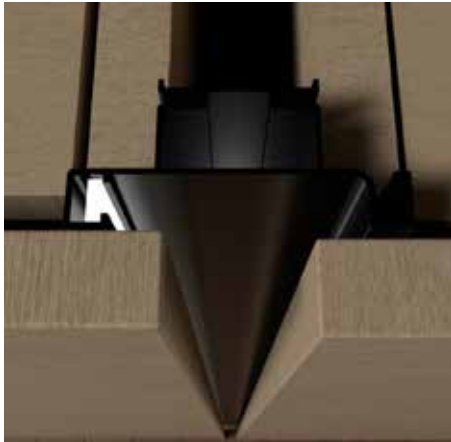

GOLA LED RECESSED VERTICAL DOUBLE GRIP PROFILE

PERFIL GOLA VERTICAL DOBLE

BLACK / NEGRO