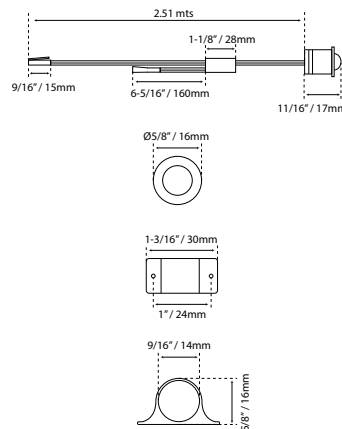

· Short time touch, the light gradually turns on or turns off, long time touch adjusts the light brightness.

Power: 60w
Voltage: 12 VDC

· Toque breve y la luz se enciende o apaga gradualmente, el toque prolongado ajusta el brillo de la luz.

Potencia: 60w
Voltaje: 12 VDC

· When the door is open, the light is on, and when the door is closed, the light turns off.

Power: 60w
Voltage: 12 VDC

· Cuando la puerta está abierta la luz está encendida y cuando la puerta este cerrada la luz se apaga.

Potencia: 60w
Voltaje: 12 VDC

· When the sensor detects movement the light turns on gradually and will turn off after 30 seconds when it no longer detects movement.

Power: 60w
Voltage: 12 VDC

· Cuando el sensor detecta movimiento la luz se enciende gradualmente y se apagarán después de 30 segundos cuando ya no detecte.

Potencia: 60w
Voltaje: 12 VDC

· When the sensor detects movement the light turns on.

Power: 60w
Voltage: 12 VDC

· Cuando el sensor detecta movimiento, la luz se enciende

Potencia: 60w
Voltaje: 12 VDC