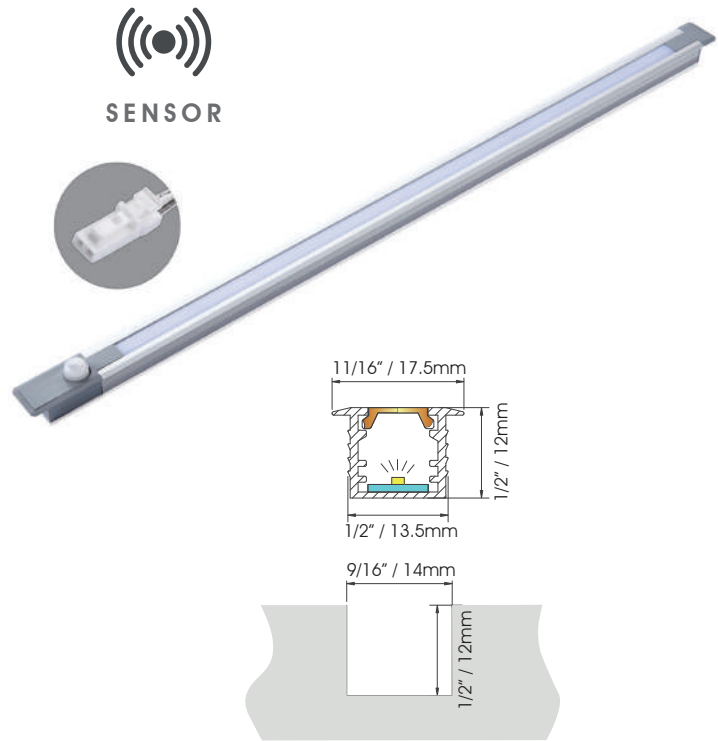

LED LIGHT WITH SENSOR |
LUZ LED CON SENSOR