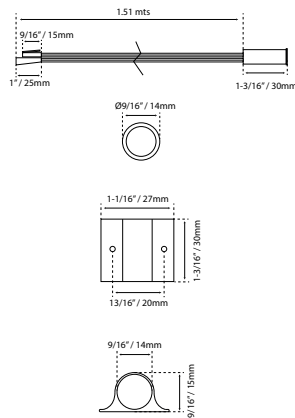

· Short time touch, the light gradually turns on or turns off, long time touch adjusts the light brightness.

Power: 60w
Voltage: 12 VDC

· Toque breve y la luz se enciende o apaga gradualmente, el toque prolongado ajusta el brillo de la luz.

Potencia: 60w
Voltaje: 12 VDC

· When the door is open, the light is on, and when the door is closed, the light turns off.

Power: 60w
Voltage: 12 VDC

· Cuando la puerta está abierta la luz está encendida y cuando la puerta este cerrada la luz se apaga.

Potencia: 60w
Voltaje: 12 VDC

· When the sensor detects movement the light turns on gradually and will turn off after 30 seconds when it no longer detects movement.

Power: 60w
Voltage: 12 VDC

· Cuando el sensor detecta movimiento la luz se enciende gradualmente y se apagarán después de 30 segundos cuando ya no detecte.

Potencia: 60w
Voltaje: 12 VDC

· When the sensor detects movement the light turns on.

Power: 60w
Voltage: 12 VDC

· Cuando el sensor detecta movimiento, la luz se enciende

Potencia: 60w
Voltaje: 12 VDC