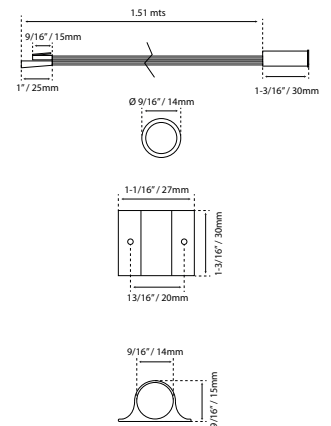

· Short time touch, the light gradually turns on or turns off, long time touch adjusts the light brightness.

Power: 60w
Voltage: 12 VDC

· Toque breve y la luz se enciende o apaga gradualmente, el toque prolongado ajusta el brillo de la luz.

Potencia: 60w
Voltaje: 12 VDC

· When the door is open, the light is on, and when the door is closed, the light turns off.

Power: 60w
Voltage: 12 VDC

· Cuando la puerta está abierta la luz está encendida y cuando la puerta este cerrada la luz se apaga.

Potencia: 60w
Voltaje: 12 VDC

· When the sensor detects movement the light turns on gradually and will turn off after 30 seconds when it no longer detects movement.

Power: 60w
Voltage: 12 VDC

· Cuando el sensor detecta movimiento la luz se enciende gradualmente y se apagarán después de 30 segundos cuando ya no detecte.

Potencia: 60w
Voltaje: 12 VDC

· When the sensor detects movement the light turns on.

Power: 60w
Voltage: 12 VDC

· Cuando el sensor detecta movimiento, la luz se enciende

Potencia: 60w
Voltaje: 12 VDC