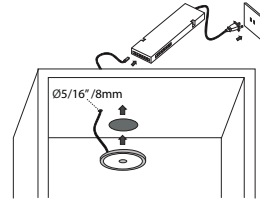

ROUND LED FRAMELESS LIGHT |
LUZ LED REDONDA SIN MARCO P/ MUEBLE

FEATURES / ESPECIFICACIONES:

- Power: 1.8W
- Voltage: 12 VDC
- CIR: >80
- Application: cabinet, wine wardrobe, wine cabinet, etc.
- Potencia: 1.8W
- Voltaje: 12 VDC
- CIR: >80
- Aplicación: Armario, cavas y muebles cabinet, etc.

CODE / CÓDIGO	COLOR TEMPERATURE / COLOR DE TEMPERATURA	POWER / POTENCIA	FINISH / ACABADO	
LJ01013	4000K ●	1.8W	Transparent / Transparente	1/1