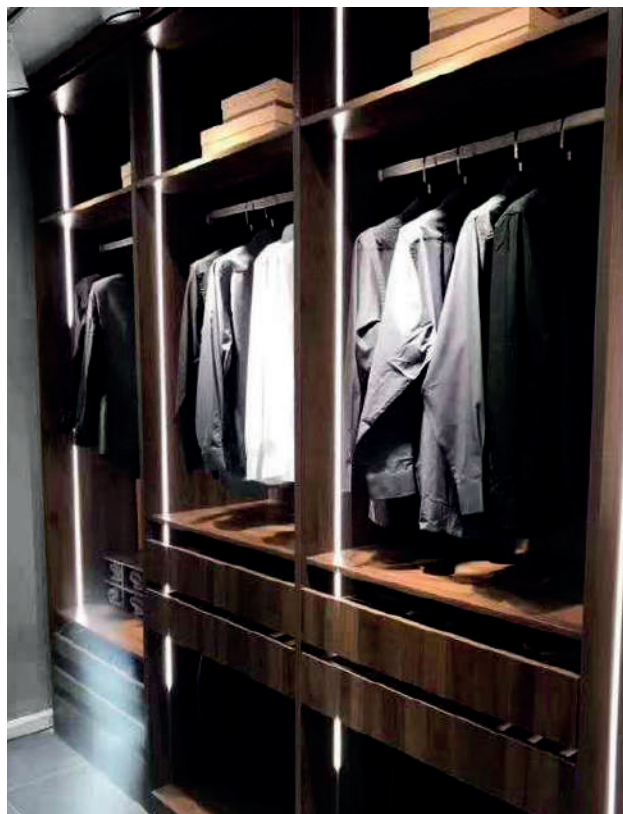

**FLUSH LED LIGHT |
LUZ LED DE EMBUTIR**