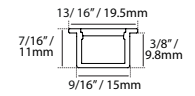

FLUSH LED LIGHT |
LUZ LED DE EMBUTIR

MOTION SENSOR /
SENSOR DE
MOVIMIENTO

FEATURES / ESPECIFICACIONES:

- Power: 8W/M
- Potencia: 8W/M
- Voltage: 12 VDC
- Voltaje: 12 VDC
- CRI: >80
- CRI: >80
- Finish: Silver
- Acabado: Plata
- Color temperature: Cool white (6000K - 6500K)
- Color de temperatura: Blanco frío (6000K - 6500K)

CODE / CÓDIGO	COLOR TEMPERATURE / COLOR DE TEMPERATURA	POWER / POTENCIA	LENGTH / LARGO	
LJ06016-600	4000K ●	5.4W	23-5/8" / 600mm	1/1
LJ06016-800	4000K ●	7.2W	31-1/2" / 800mm	1/1
LJ06016-900	4000K ●	8.1W	35-7/16" / 900mm	1/1
LJ06016-1000	4000K ●	9W	39-3/8" / 1000mm	1/1