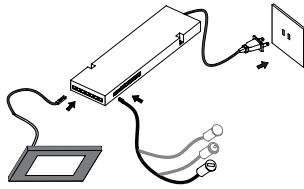

6 connectors for LED light
Power: 24w
Input: 100-240 VAC 50/60Hz
Output: 12VDC 2A

6 conectores para luces LED
Potencia: 24w
Entrada: 100-240 VAC 50/60Hz
Salida: 12VDC 2A