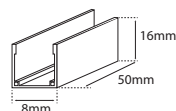

FLEXIBLE LED LIGHT | LUZ LED FLEXIBLE

SUPPORT & LED LINE CONNECTION / SOPORTE Y CONEXIÓN P/ LUZ LED