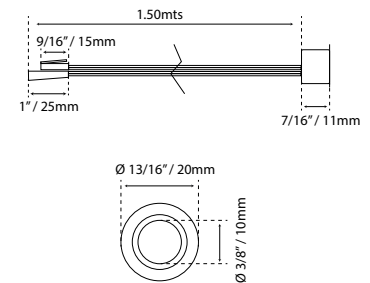

- With the touch you turn the light on or off.

Power: 60w
Voltage: 12 VDC

· Con el toque enciendes o apagas la luz.

Potencia: 60w
Voltaje: 12 VDC