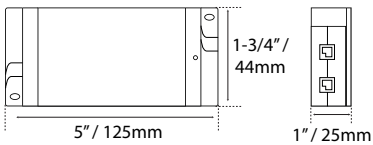

6 connectors for LED light
Power: 24w
Input: 100-240 VAC 50/60Hz
Output: 12VDC 2A

6 conectores para luces LED
Potencia: 24w
Entrada: 100-240 VAC 50/60Hz
Salida: 12VDC 2A