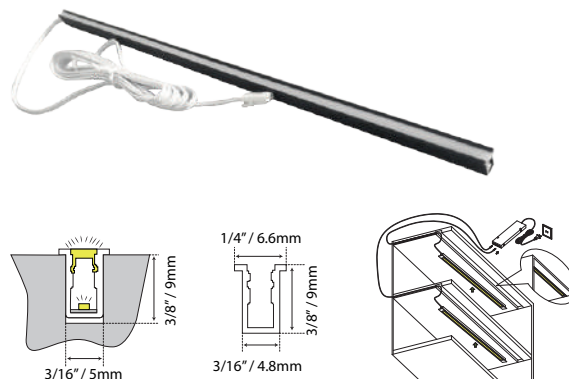

**FLUSH LED LIGHT |
LUZ LED DE EMBUTIR**