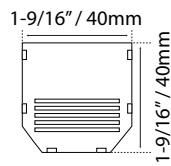

4 connectors for LED light

4 conectores para luces LED