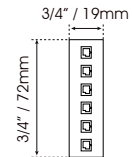

6 connectors for LED light
Power: 60w
Input: 90-120 VAC 50/60Hz
Output: 12VDC-5A

6 conectores para luces LED
Potencia: 60w
Entrada: 90-120 VAC 50/60Hz
Salida: 12VDC-5A