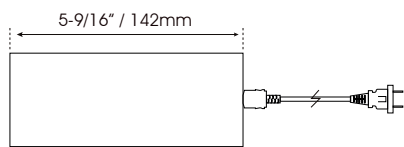

3 connectors for LED light
Power: 18w
Input: 90-120 VAC 50/60Hz
Output: 12VDC 1.5A

3 conectores para luces LED
Potencia: 18w
Entrada: 90-120 VAC 50/60Hz
Salida: 12VDC 1.5A