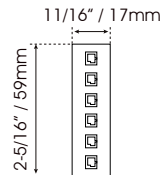

6 connectors for LED light
Power: 36w
Input: 90-120 VAC 50/60Hz
Output: 12VDC-3A

6 conectores para luces LED
Potencia: 36w
Entrada: 90-120 VAC 50/60Hz
Salida: 12VDC-3A