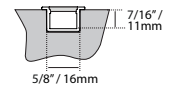

FLUSH LED LIGHT |
LUZ LED DE EMBUTIR

MOTION SENSOR /
SENSOR DE
MOVIMIENTO

FEATURES / ESPECIFICACIONES:

- Power: 8W/M
- Potencia: 8W/M
- Voltage: 12 VDC
- Voltaje: 12 VDC
- CRI: >80
- CRI: >80
- Finish: Silver
- Acabado: Plata
- Color temperature: Cool white (6000K - 6500K)
- Color de temperatura: Blanco frío (6000K - 6500K)

CODE / CÓDIGO	COLOR TEMPERATURE / COLOR DE TEMPERATURA	POWER / POTENCIA	LENGTH / LARGO	
LJ06016-600	4000K ●	5.4W	23-5/8" / 600mm	1/1
LJ06016-800	4000K ●	7.2W	31-1/2" / 800mm	1/1
LJ06016-900	4000K ●	8.1W	35-7/16" / 900mm	1/1
LJ06016-1000	4000K ●	9W	39-3/8" / 1000mm	1/1