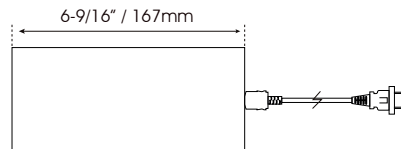

6 connectors for LED light
Power: 36w
Input: 90-120 VAC 50/60Hz
Output: 12VDC-3A

6 conectores para luces LED
Potencia: 36w
Entrada: 90-120 VAC 50/60Hz
Salida: 12VDC-3A