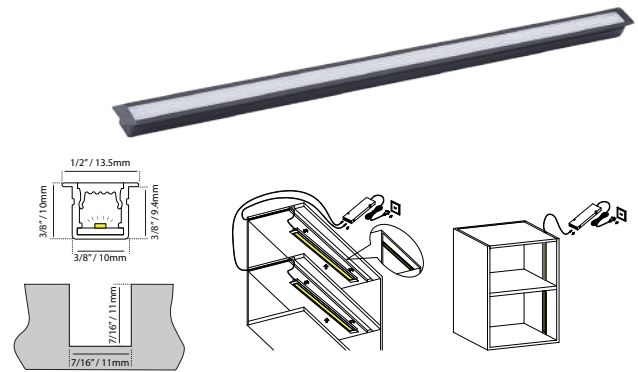

FLUSH LED LIGHT |
LUZ LED DE EMBUTIR