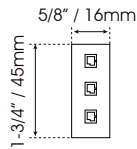

3 connectors for LED light
Power: 18w
Input: 90-120 VAC 50/60Hz
Output: 12VDC 1.5A

3 conectores para luces LED
Potencia: 18w
Entrada: 90-120 VAC 50/60Hz
Salida: 12VDC 1.5A