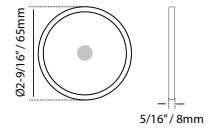

ROUND LED FRAMELESS LIGHT |
LUZ LED REDONDA SIN MARCO P/ MUEBLE

FEATURES / ESPECIFICACIONES:

- Power: 1.8W
- Voltage: 12 VDC
- CIR: >80
- Application: cabinet, wine wardrobe, wine cabinet, etc.
- Potencia: 1.8W
- Voltaje: 12 VDC
- CIR: >80
- Aplicación: Armario, cavas y muebles cabinet, etc.

CODE / CÓDIGO	COLOR TEMPERATURE / COLOR DE TEMPERATURA	POWER / POTENCIA	FINISH / ACABADO	
LJ01013	4000K ●	1.8W	Transparent / Transparente	1/1