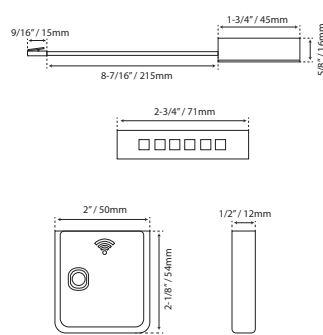

· When the sensor detects movement the light turns on gradually and will turn off after 30 seconds when it no longer detects movement

- Power: 100W
- Voltage: 12VDC
- Sensor range: 65.6'

· Cuando el sensor detecta movimiento la luz se enciende gradualmente y se apagarán después de 30 segundos cuando ya no detecte movimiento.

- Potencia: 100W
- Voltaje: 12VDC
- Rango del sensor: 20 mt