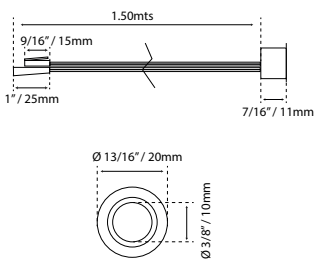

· Short time touch, the light gradually turns on or turns off, long time touch adjusts the light brightness.

Power: 60w
Voltage: 12 VDC

· Toque breve y la luz se enciende o apaga gradualmente, el toque prolongado ajusta el brillo de la luz.

Potencia: 60w
Voltaje: 12 VDC

· When the door is open, the light is on, and when the door is closed, the light turns off.

Power: 60w
Voltage: 12 VDC

· Cuando la puerta está abierta la luz está encendida y cuando la puerta este cerrada la luz se apaga.

Potencia: 60w
Voltaje: 12 VDC

· When the sensor detects movement the light turns on gradually and will turn off after 30 seconds when it no longer detects movement.

Power: 60w
Voltage: 12 VDC

· Cuando el sensor detecta movimiento la luz se enciende gradualmente y se apagarán después de 30 segundos cuando ya no detecte.

Potencia: 60w
Voltaje: 12 VDC

· When the sensor detects movement the light turns on.

Power: 60w
Voltage: 12 VDC

· Cuando el sensor detecta movimiento, la luz se enciende

Potencia: 60w
Voltaje: 12 VDC