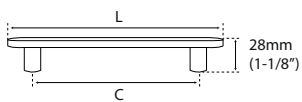

EIGER

Black Aluminum /
Aluminio Negro

Stainless Aluminum /
Aluminio Inoxidable

Champán /
Champagne

CODE / CÓDIGO	C	L	☒
KKD1115-160MB	160mm (6-5/16")	200mm (7-7/8")	20
KKD1115-192MB	192mm (7-9/16")	232mm (9-1/8")	20
KKD1115-320MB	320mm (12-5/8")	360mm (14-3/16")	20
KKD1115-160SS	160mm (6-5/16")	200mm (7-7/8")	20
KKD1115-192SS	192mm (7-9/16")	232mm (9-1/8")	20
KKD1115-320SS	320mm (12-5/8")	360mm (14-3/16")	20
KKD1115-160CH	160mm (6-5/16")	200mm (7-7/8")	20
KKD1115-192CH	192mm (7-9/16")	232mm (9-1/8")	20
KKD1115-320CH	320mm (12-5/8")	360mm (14-3/16")	20