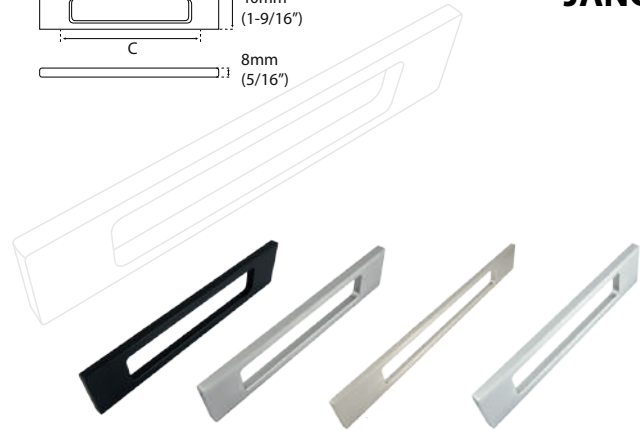

JANGA

Black Aluminum / Aluminio Negro   Stainless Aluminum / Aluminio Inoxidable   Champán / Champagne   Shining Aluminum / Aluminio Brilloso

CODE / CÓDIGO	C	L	📦
● KKD1105-160MB	160mm (6-5/16")	224mm (8-13/16")	20
● KKD1105-192MB	192mm (7-9/16")	256mm (10-1/16")	20
● KKD1105-320MB	320mm (12-5/8")	384mm (15-1/8")	20
● KKD1105-160SS	160mm (6-5/16")	224mm (8-13/16")	20
● KKD1105-192SS	192mm (7-9/16")	256mm (10-1/16")	20
● KKD1105-320SS	320mm (12-5/8")	384mm (15-1/8")	20
● KKD1105-160CH	160mm (6-5/16")	224mm (8-13/16")	20
● KKD1105-192CH	192mm (7-9/16")	256mm (10-1/16")	20
● KKD1105-320CH	320mm (12-5/8")	384mm (15-1/8")	20
○ KKD1105-160CB	160mm (6-5/16")	224mm (8-13/16")	20
○ KKD1105-192CB	192mm (7-9/16")	256mm (10-1/16")	20
○ KKD1105-320CB	320mm (12-5/8")	384mm (15-1/8")	20

CAUCOSO

Black Aluminum / Aluminio Negro   Stainless Aluminum / Aluminio Inoxidable   Champán / Champagne   Shining Aluminum / Aluminio Brilloso

CODE / CÓDIGO	C	L	📦
● KKD1202-160MB	160mm (6-5/16")	192mm (7-9/16")	20
● KKD1202-192MB	192mm (7-9/16")	224mm (8-13/16")	20
● KKD1202-320MB	320mm (12-5/8")	352mm (13-7/8")	28
● KKD1202-160SS	160mm (6-5/16")	192mm (7-9/16")	20
● KKD1202-192SS	192mm (7-9/16")	224mm (8-13/16")	20
● KKD1202-320SS	320mm (12-5/8")	352mm (13-7/8")	20
● KKD1202-160CH	160mm (6-5/16")	192mm (7-9/16")	20
● KKD1202-192CH	192mm (7-9/16")	224mm (8-13/16")	20
● KKD1202-320CH	320mm (12-5/8")	352mm (13-7/8")	20
○ KKD1202-160CB	160mm (6-5/16")	192mm (7-9/16")	20
○ KKD1202-192CB	192mm (7-9/16")	224mm (8-13/16")	20
○ KKD1202-320CB	320mm (12-5/8")	352mm (13-7/8")	20