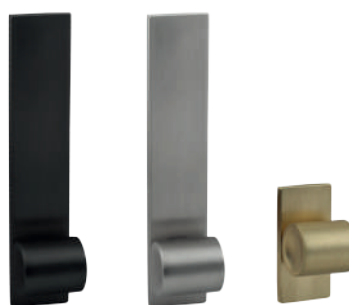

FINISH / ACABADO	CODE / CÓDIGO	C	L	
● Black / Negro	TUR.JAL-1383-45N	68mm / 2-11/16"	108mm / 4-1/4"	1/10
● Black / Negro	TUR.JAL-1383-108N	68mm / 2-11/16"	108mm / 4-1/4"	1/10
● Grey / Gris	TUR.JAL-1383-45G	68mm / 2-11/16"	108mm / 4-1/4"	1/10
● Grey / Gris	TUR.JAL-1383-108G	68mm / 2-11/16"	108mm / 4-1/4"	1/10
● Matt brass / Latón mate	TUR.JAL-1383-45LM	68mm / 2-11/16"	108mm / 4-1/4"	1/10
● Matt brass / Latón mate	TUR.JAL-1383-108LM	68mm / 2-11/16"	108mm / 4-1/4"	1/10