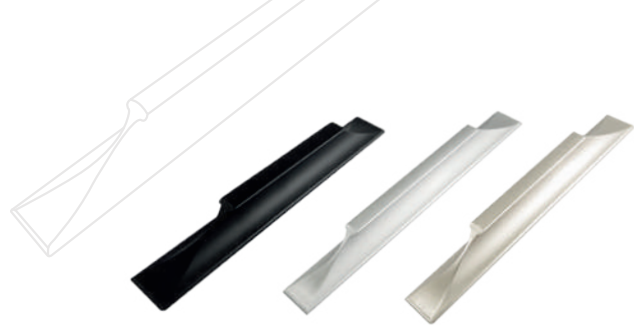

TEIDE

Black Aluminum /
Aluminio Negro

Stainless Aluminum /
Aluminio Inoxidable

Champán /
Champagne

CODE / CÓDIGO	C	L	☒
● KKD1203-160MB	160mm (6-5/16")	224mm (8-13/16")	25
● KKD1203-192MB	192mm (7-9/16")	255mm (10-1/16")	25
● KKD1203-160SS	160mm (6-5/16")	224mm (8-13/16")	25
● KKD1203-192SS	192mm (7-9/16")	255mm (10-1/16")	25
● KKD1203-160CH	160mm (6-5/16")	224mm (8-13/16")	25
● KKD1203-160CH	192mm (7-9/16")	255mm (10-1/16")	25

EIGER

Black Aluminum /
Aluminio Negro

Stainless Aluminum /
Aluminio Inoxidable

Champán /
Champagne

CODE / CÓDIGO	C	L	☒
KKD1115-160MB	160mm (6-5/16")	200mm (7-7/8")	20
KKD1115-192MB	192mm (7-9/16")	232mm (9-1/8")	20
KKD1115-320MB	320mm (12-5/8")	360mm (14-3/16")	20
KKD1115-160SS	160mm (6-5/16")	200mm (7-7/8")	20
KKD1115-192SS	192mm (7-9/16")	232mm (9-1/8")	20
KKD1115-320SS	320mm (12-5/8")	360mm (14-3/16")	20
KKD1115-160CH	160mm (6-5/16")	200mm (7-7/8")	20
KKD1115-192CH	192mm (7-9/16")	232mm (9-1/8")	20
KKD1115-320CH	320mm (12-5/8")	360mm (14-3/16")	20