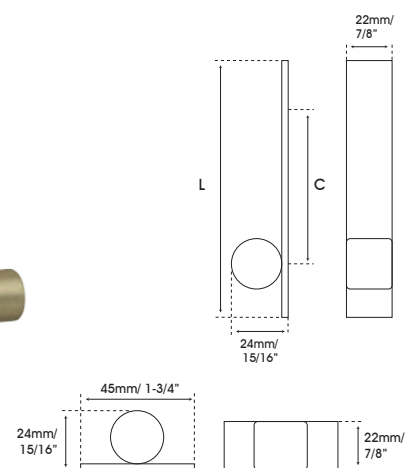

FINISH / ACABADO	CODE / CÓDIGO	C	L	
● Black / Negro	TUR.JAL-1383-45N	68mm / 2-11/16"	108mm / 4-1/4"	1/10
● Black / Negro	TUR.JAL-1383-108N	68mm / 2-11/16"	108mm / 4-1/4"	1/10
● Grey / Gris	TUR.JAL-1383-45G	68mm / 2-11/16"	108mm / 4-1/4"	1/10
● Grey / Gris	TUR.JAL-1383-108G	68mm / 2-11/16"	108mm / 4-1/4"	1/10
● Matt brass / Latón mate	TUR.JAL-1383-45LM	68mm / 2-11/16"	108mm / 4-1/4"	1/10
● Matt brass / Latón mate	TUR.JAL-1383-108LM	68mm / 2-11/16"	108mm / 4-1/4"	1/10