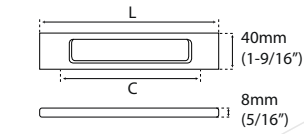

JANGA

Black Aluminum / Aluminio Negro   Stainless Aluminum / Aluminio Inoxidable   Champán / Champagne   Shining Aluminum / Aluminio Brilloso

CODE / CÓDIGO	C	L	📦
● KKD1105-160MB	160mm (6-5/16")	224mm (8-13/16")	20
● KKD1105-192MB	192mm (7-9/16")	256mm (10-1/16")	20
● KKD1105-320MB	320mm (12-5/8")	384mm (15-1/8")	20
● KKD1105-160SS	160mm (6-5/16")	224mm (8-13/16")	20
● KKD1105-192SS	192mm (7-9/16")	256mm (10-1/16")	20
● KKD1105-320SS	320mm (12-5/8")	384mm (15-1/8")	20
● KKD1105-160CH	160mm (6-5/16")	224mm (8-13/16")	20
● KKD1105-192CH	192mm (7-9/16")	256mm (10-1/16")	20
● KKD1105-320CH	320mm (12-5/8")	384mm (15-1/8")	20
○ KKD1105-160CB	160mm (6-5/16")	224mm (8-13/16")	20
○ KKD1105-192CB	192mm (7-9/16")	256mm (10-1/16")	20
○ KKD1105-320CB	320mm (12-5/8")	384mm (15-1/8")	20

CAUCOSO

Black Aluminum / Aluminio Negro   Stainless Aluminum / Aluminio Inoxidable   Champán / Champagne   Shining Aluminum / Aluminio Brilloso

CODE / CÓDIGO	C	L	📦
● KKD1202-160MB	160mm (6-5/16")	192mm (7-9/16")	20
● KKD1202-192MB	192mm (7-9/16")	224mm (8-13/16")	20
● KKD1202-320MB	320mm (12-5/8")	352mm (13-7/8")	28
● KKD1202-160SS	160mm (6-5/16")	192mm (7-9/16")	20
● KKD1202-192SS	192mm (7-9/16")	224mm (8-13/16")	20
● KKD1202-320SS	320mm (12-5/8")	352mm (13-7/8")	20
● KKD1202-160CH	160mm (6-5/16")	192mm (7-9/16")	20
● KKD1202-192CH	192mm (7-9/16")	224mm (8-13/16")	20
● KKD1202-320CH	320mm (12-5/8")	352mm (13-7/8")	20
○ KKD1202-160CB	160mm (6-5/16")	192mm (7-9/16")	20
○ KKD1202-192CB	192mm (7-9/16")	224mm (8-13/16")	20
○ KKD1202-320CB	320mm (12-5/8")	352mm (13-7/8")	20