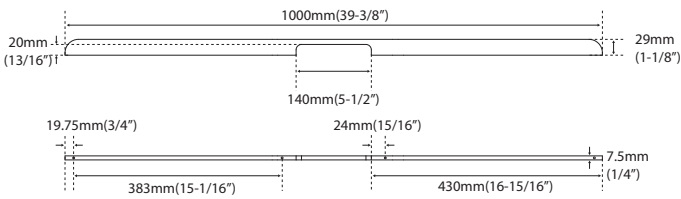

FITZ ROY

Material: Aluminum - Includes cut-out screws
Material: Aluminio - Incluye tornillos recortables

CODE / CÓDIGO	FINISH / ACABADO	
KKD1010-1000GG	● Titanium / Titanio	25/50
KKD1010-1000MB	○ Matt Black / Negro Mate	25/50
KKD1010-1000MTG	● Matt Gold / Latón Mate	25/50
KKD1010-1000RGG	● Rose Gold / Oro Rosa	25/50
KKD1010-1000SS	● Stainless Aluminum / Aluminio Inoxidable	25/50