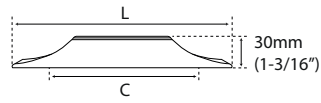

TEIDE

Black Aluminum /
Aluminio Negro

Stainless Aluminum /
Aluminio Inoxidable

Champán /
Champagne

CODE / CÓDIGO	C	L	☒
● KKD1203-160MB	160mm (6-5/16")	224mm (8-13/16")	25
● KKD1203-192MB	192mm (7-9/16")	255mm (10-1/16")	25
● KKD1203-160SS	160mm (6-5/16")	224mm (8-13/16")	25
● KKD1203-192SS	192mm (7-9/16")	255mm (10-1/16")	25
● KKD1203-160CH	160mm (6-5/16")	224mm (8-13/16")	25
● KKD1203-160CH	192mm (7-9/16")	255mm (10-1/16")	25

EIGER

Black Aluminum /
Aluminio Negro

Stainless Aluminum /
Aluminio Inoxidable

Champán /
Champagne

CODE / CÓDIGO	C	L	☒
KKD1115-160MB	160mm (6-5/16")	200mm (7-7/8")	20
KKD1115-192MB	192mm (7-9/16")	232mm (9-1/8")	20
KKD1115-320MB	320mm (12-5/8")	360mm (14-3/16")	20
KKD1115-160SS	160mm (6-5/16")	200mm (7-7/8")	20
KKD1115-192SS	192mm (7-9/16")	232mm (9-1/8")	20
KKD1115-320SS	320mm (12-5/8")	360mm (14-3/16")	20
KKD1115-160CH	160mm (6-5/16")	200mm (7-7/8")	20
KKD1115-192CH	192mm (7-9/16")	232mm (9-1/8")	20
KKD1115-320CH	320mm (12-5/8")	360mm (14-3/16")	20