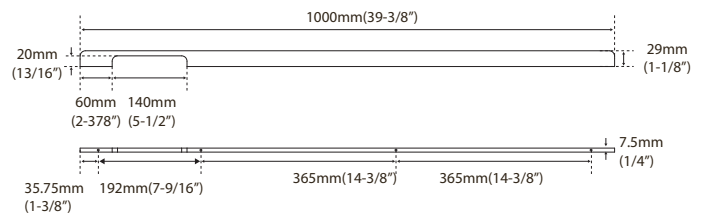

CHAMPAQUI

Material: Aluminum - Includes cut-out screws
Material: Aluminio - Incluye tornillos recortables

CODE / CÓDIGO	FINISH / ACABADO	
KKD1023-1000GG	● Titanium / Titanio	25/50
KKD1023-1000MB	○ Matt Black / Negro Mate	25/50
KKD1023-1000MTG	● Matt Gold / Latón Mate	25/50
KKD1023-1000RGG	● Rose Gold / Oro Rosa	25/50
KKD1023-1000SS	● Stainless Aluminum / Aluminio Inoxidable	25/50