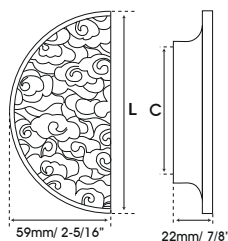

WORNER

FINISH / ACABADO	CODE / CÓDIGO	C	L	
● Black / Negro	TUR.JAL.9068N	64mm / 2-1/2"	119mm / 4-11/16"	1/10
● Grey / Gris	TUR.JAL.9068G	64mm / 2-1/2"	119mm / 4-11/16"	1/10
● Brown / Café	TUR.JAL.9068C	64mm / 2-1/2"	119mm / 4-11/16"	1/10