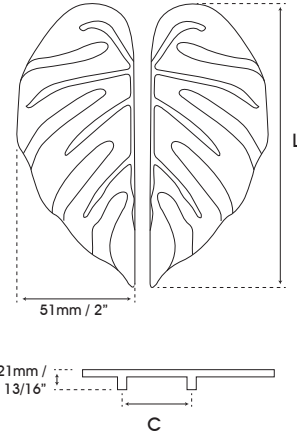

BARNACKEN

FINISH / ACABADO	CODE / CÓDIGO	C	L	
● Dark Brass / Black Latón Oscuro / Negro	TUR.JAL.8038-LO	64mm / 2-1/2"	135mm / 5-5-16"	1/10
● Silver / Black Plata / Negro	TUR.JAL.8038-P	64mm / 2-1/2"	135mm / 5-5-16"	1/10
● Brass / Latón	TUR.JAL.8038-L	64mm / 2-1/2"	135mm / 5-5-16"	1/10