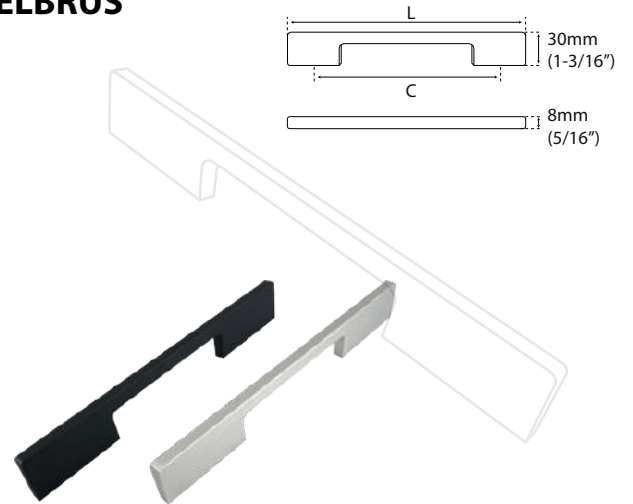

ELBRUS

Black Aluminum /
Aluminio Negro

Stainless Aluminum /
Aluminio Inoxidable

CODE / CÓDIGO	C	L	📦
● KKD1004-160MB	160mm (6-5/16")	192mm (7-9/16")	25
● KKD1004-192MB	192mm (7-9/16")	224mm (8-13/16")	25
● KKD1004-320MB	320mm (12-5/8")	352mm (13-7/8")	25
● KKD1004-160SS	160mm (6-5/16")	192mm (7-9/16")	25
● KKD1004-192SS	192mm (7-9/16")	224mm (8-13/16")	25
● KKD1004-320SS	320mm (12-5/8")	352mm (13-7/8")	25

KAZBEK

Black Aluminum /
Aluminio Negro

Stainless Aluminum /
Aluminio Inoxidable

CODE / CÓDIGO	C	L	📦
● KKD1104-160MB	160mm (6-5/16")	192mm (7-9/16")	25
● KKD1104-192MB	192mm (7-9/16")	224mm (8-13/16")	25
● KKD1104-320MB	320mm (12-5/8")	352mm (13-7/8")	25
● KKD1104-160SS	160mm (6-5/16")	192mm (7-9/16")	25
● KKD1104-192SS	192mm (7-9/16")	224mm (8-13/16")	25
● KKD1104-320SS	320mm (12-5/8")	352mm (13-7/8")	25