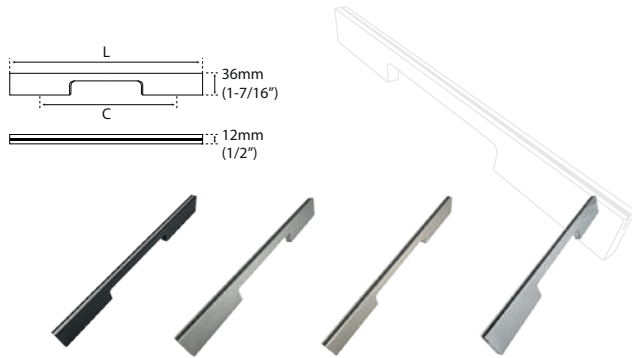

CAUCOSO

Black Aluminum / Aluminio Negro   Stainless Aluminum / Aluminio Inoxidable   Champán / Champagne   Shining Aluminum / Aluminio Brilloso

CODE / CÓDIGO	C	L	📦
● KKD1202-160MB	160mm (6-5/16")	192mm (7-9/16")	20
● KKD1202-192MB	192mm (7-9/16")	224mm (8-13/16")	20
● KKD1202-320MB	320mm (12-5/8")	352mm (13-7/8")	28
● KKD1202-160SS	160mm (6-5/16")	192mm (7-9/16")	20
● KKD1202-192SS	192mm (7-9/16")	224mm (8-13/16")	20
● KKD1202-320SS	320mm (12-5/8")	352mm (13-7/8")	20
● KKD1202-160CH	160mm (6-5/16")	192mm (7-9/16")	20
● KKD1202-192CH	192mm (7-9/16")	224mm (8-13/16")	20
● KKD1202-320CH	320mm (12-5/8")	352mm (13-7/8")	20
○ KKD1202-160CB	160mm (6-5/16")	192mm (7-9/16")	20
○ KKD1202-192CB	192mm (7-9/16")	224mm (8-13/16")	20
○ KKD1202-320CB	320mm (12-5/8")	352mm (13-7/8")	20