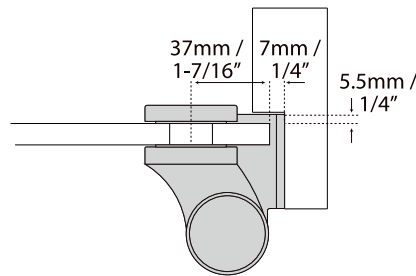

Storefronts & Glass door locks

PIVOT FOR GLASS DOOR

Uscaled format

Glass cutting guide VTR-017 / VTR-018

Glass Cutting