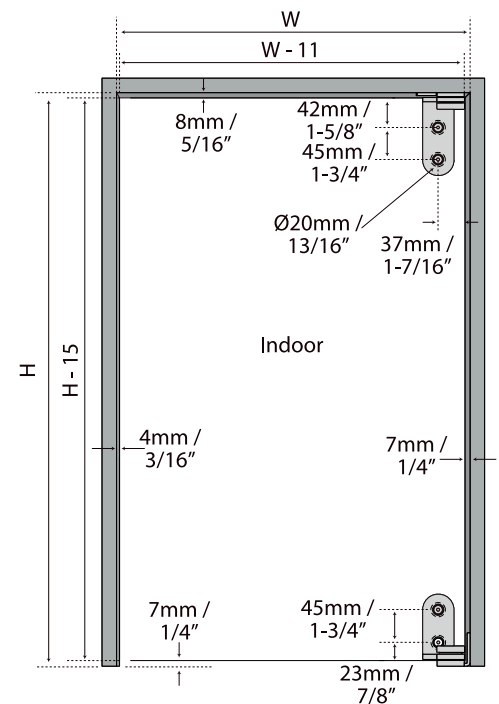

Storefronts & Glass door locks

PIVOT FOR GLASS DOOR

Uscaled format

Glass cutting guide VTR-017 / VTR-018

Glass Cutting