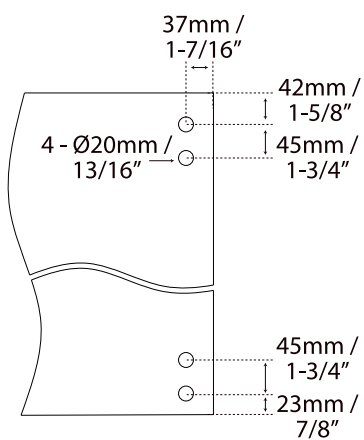

Storefronts & Glass door locks

PIVOT FOR GLASS DOOR

Uscaled format

Glass cutting guide VTR-017 / VTR-018

Glass Cutting