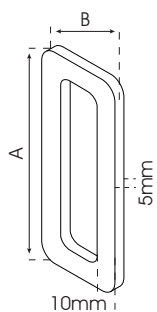

“INCRESPATO” NO-DRILL HANDLE

- Made of 304 grade Stainless Steel
- GLASS FABRICATION**
- Use with 3M adhesive; glass cutting not required
- FOR USE**
- Tempered glass

(A) Size	(B) Size	Set
4" (100mm)	1-5/8" (90mm)	G01-100
8" (200mm)	1-5/8" (90mm)	G01-200

“FESSURA” NO-DRILL HANDLE

- Made of 304 grade Stainless Steel
- GLASS FABRICATION**
- Use with 3M adhesive; glass cutting not required
- FOR USE**
- Tempered glass

(A) Size	(B) Size	Set
4" (100mm)	2-3/8" (60mm)	G02-100
8" (200mm)	2-3/8" (60mm)	G02-200
12" (300mm)	2-3/8" (60mm)	G02-300

“RETTANGOLARE” NO-DRILL HANDLE

- Made of 304 grade Stainless Steel
- GLASS FABRICATION**
- Use with 3M adhesive; glass cutting not required
- FOR USE**
- Tempered glass

(A) Size	(B) Size	Set
4" (100mm)	1-5/8" (40mm)	G03-100
8" (200mm)	1-5/8" (40mm)	G03-100
12" (300mm)	1-5/8" (40mm)	G03-300

“QUADRATO” NO-DRILL HANDLE

- Made of 304 grade Stainless Steel
- GLASS FABRICATION**
- Use with 3M adhesive; glass cutting not required
- FOR USE**
- Tempered glass

(A) Size	(B) Size	Set
4" (100mm)	4" (100mm)	G13-100