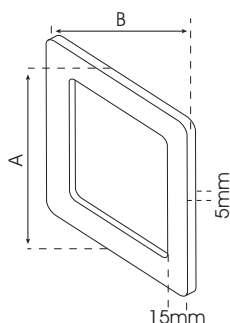

“INCRESPATO” NO-DRILL HANDLE

- Made of 304 grade Stainless Steel
- GLASS FABRICATION**
- Use with 3M adhesive; glass cutting not required
- FOR USE**
- Tempered glass

(A) Size	(B) Size	Set
4" (100mm)	1-5/8" (90mm)	G01-100
8" (200mm)	1-5/8" (90mm)	G01-200

“FESSURA” NO-DRILL HANDLE

- Made of 304 grade Stainless Steel
- GLASS FABRICATION**
- Use with 3M adhesive; glass cutting not required
- FOR USE**
- Tempered glass

(A) Size	(B) Size	Set
4" (100mm)	2-3/8" (60mm)	G02-100
8" (200mm)	2-3/8" (60mm)	G02-200
12" (300mm)	2-3/8" (60mm)	G02-300

“RETTANGOLARE” NO-DRILL HANDLE

- Made of 304 grade Stainless Steel
- GLASS FABRICATION**
- Use with 3M adhesive; glass cutting not required
- FOR USE**
- Tempered glass

(A) Size	(B) Size	Set
4" (100mm)	1-5/8" (40mm)	G03-100
8" (200mm)	1-5/8" (40mm)	G03-100
12" (300mm)	1-5/8" (40mm)	G03-300

“QUADRATO” NO-DRILL HANDLE

- Made of 304 grade Stainless Steel
- GLASS FABRICATION**
- Use with 3M adhesive; glass cutting not required
- FOR USE**
- Tempered glass

(A) Size	(B) Size	Set
4" (100mm)	4" (100mm)	G13-100