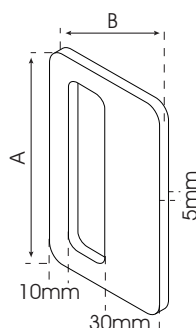

“INCRESPATO” NO-DRILL HANDLE

- Made of 304 grade Stainless Steel
- GLASS FABRICATION**
- Use with 3M adhesive; glass cutting not required
- FOR USE**
- Tempered glass

(A) Size	(B) Size	Set
4" (100mm)	1-5/8" (90mm)	G01-100
8" (200mm)	1-5/8" (90mm)	G01-200

“FESSURA” NO-DRILL HANDLE

- Made of 304 grade Stainless Steel
- GLASS FABRICATION**
- Use with 3M adhesive; glass cutting not required
- FOR USE**
- Tempered glass

(A) Size	(B) Size	Set
4" (100mm)	2-3/8" (60mm)	G02-100
8" (200mm)	2-3/8" (60mm)	G02-200
12" (300mm)	2-3/8" (60mm)	G02-300

“RETTANGOLARE” NO-DRILL HANDLE

- Made of 304 grade Stainless Steel
- GLASS FABRICATION**
- Use with 3M adhesive; glass cutting not required
- FOR USE**
- Tempered glass

(A) Size	(B) Size	Set
4" (100mm)	1-5/8" (40mm)	G03-100
8" (200mm)	1-5/8" (40mm)	G03-100
12" (300mm)	1-5/8" (40mm)	G03-300

“QUADRATO” NO-DRILL HANDLE

- Made of 304 grade Stainless Steel
- GLASS FABRICATION**
- Use with 3M adhesive; glass cutting not required
- FOR USE**
- Tempered glass

(A) Size	(B) Size	Set
4" (100mm)	4" (100mm)	G13-100